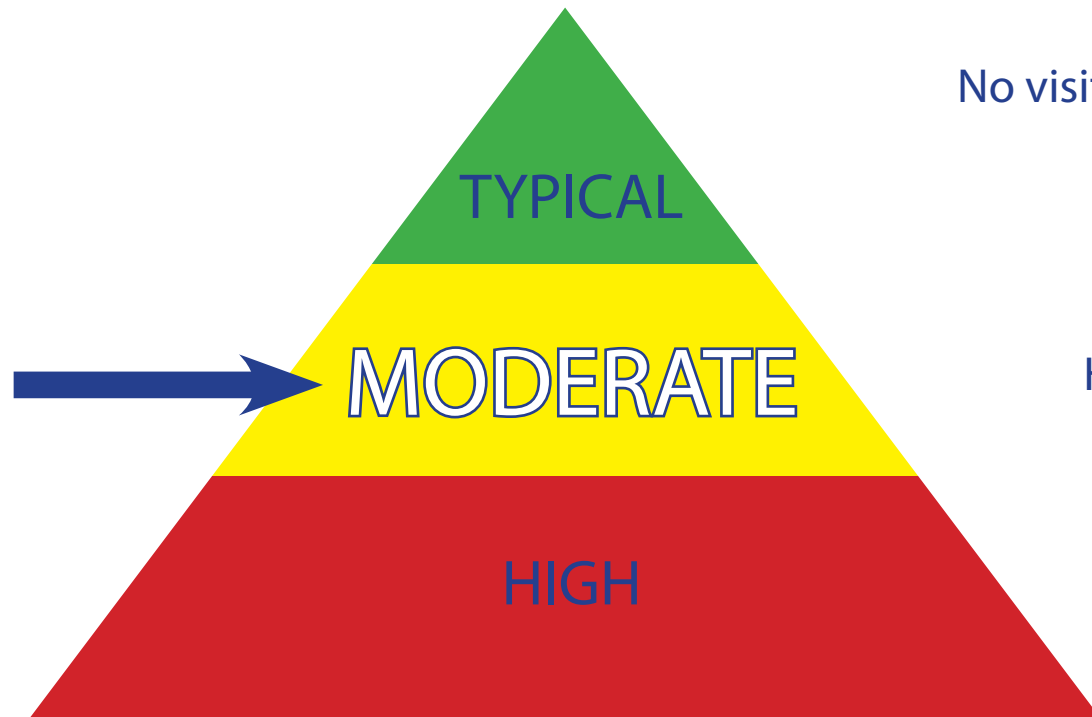

# ATTENTION /

### Flu Alert Level: Yellow

No visitors with any signs or symptoms of illness

Visitors may be issued masks or other protective clothing

Healthcare workers who decline the flu shot must wear masks